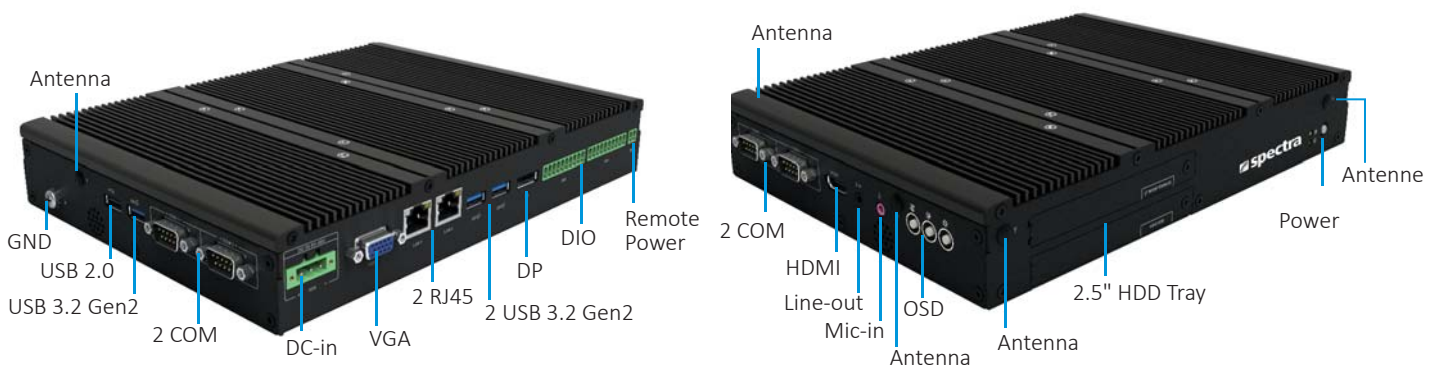

Spectra PowerTwin 2200-Series

Technical Data

	Spectra PowerTwin 2200 Advanced 1	Spectra PowerTwin 2200 Advanced 1 Wide Temp

System configuration

Processor	Intel® Core® i5-1245UE / 10 Kerne / bis 4,40 GHz / 15W TDP	
RAM	8 GB	8 GB WT
Storage	128 GB 2.5" SATA-6G	128 GB 2.5" SATA-6G WT
OS	Microsoft® Windows® 11 IoT Enterprise LTSC 2024, 64-bit, german / english	
Operating temperature	0°C ~ +45°C	-40°C ~ +70°C

Controllers & Interfaces

Ethernet	1x Intel® i219 Gigabit-LAN, 1x Intel® i210 Gigabit-LAN 2 x RJ45	
Graphics	Intel® Iris® Xe Graphics 1 x DP (4096 x 2304 4K), 1 x HDMI (3840 x 2160), 1 x VGA (1920 x 1200 FHD)	
Audio	Realtek ALC888 Codec 1 x Line-out, 1 x Mic-in, Loudspeaker: 2 x 2 W	
Further I/O	3 x USB 3.2 Gen2, 1 x USB 2.0, 4 x RS-232/422/485, DIO: 8 Ein-/8 Ausgänge	

Drivers & Expansions

Storage Slots (free)	1 x 2.5" HDD/SSD, 1 x SIM	
PCI/PCIe Slots	-	
mPCIe Slots	2 x Full-Size for WiFi / GSM or expansion cards	
M.2 Slots	1 x M.2 2230 E-Key (CNVi)	
Antenna breakouts	4 x for wireless communication	

Further Data

Power	AT/ATX 9~48 V DC	
Mounting	Wall, VESA 100	
Dimensions (WxLxD)	255 x 42 x 190 mm	
Weight (net/gross)	3,4 kg / 3,9 kg	
Warranty	24 months	

Interfaces