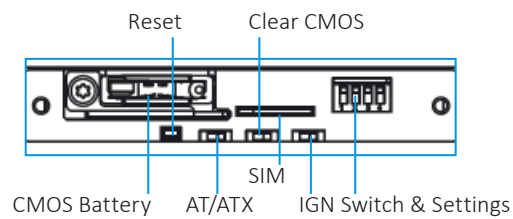

Service lid

Further Options - Ask us!

Interfaces for the proprietary slots

- 2 x RS-232/422/485
- DIO (8-in/8-out)
- 2 x Gigabit-LAN
- 2 x USB 3.2 Gen1
- 1 x DP
- 1 x HDMI