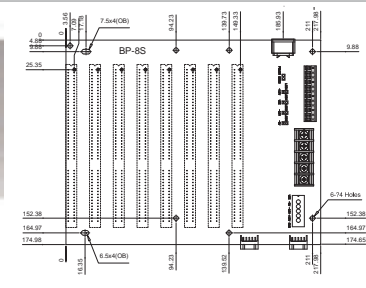

## BP-5S-RS-R40

**Ordering Information**

BP-5S-RS-R40	5-slot backplane with five ISA buses
PR-1500G	5-slot half-size industrial chassis

## BP-6S-RS-R40

**Ordering Information**

BP-6S-RS-R40	6-slot backplane with six ISA buses
PAC-52G	6-slot half-size industrial chassis
PAC-106G	6-slot full-size industrial chassis
PAC-107G-R20	6-slot full-size industrial chassis
PAC-1000G	6-slot full-size industrial chassis

## BP-7S-RS-R40

**Ordering Information**

BP-7S-RS-R40	7-slot backplane with seven ISA buses
PAC-700G	7-slot half-size industrial chassis
PAC-1700G	7-slot full-size industrial chassis

## BP-8S-RS-R40

**No Keyboard Connector**

**Ordering Information**

BP-8S-RS-R40	8-slot backplane with eight ISA buses
--------------	---------------------------------------