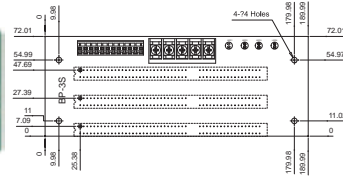

## BP-3S-RS-R40

**Ordering Information**

BP-3S-RS-R40	3-slot backplane with three ISA buses
PAC-53GH	3-slot half-size industrial chassis
PR-1300G	3-slot half-size industrial chassis

## BP-4S-RS-R40

**Ordering Information**

BP-4S-RS-R40	4-slot backplane with four ISA buses
PAC-400G	4-slot half-size industrial chassis
PAC-42GH	4-slot half-size industrial chassis

## BP-5S-RS-R40

**Ordering Information**

BP-5S-RS-R40	5-slot backplane with five ISA buses
PR-1500G	5-slot half-size industrial chassis