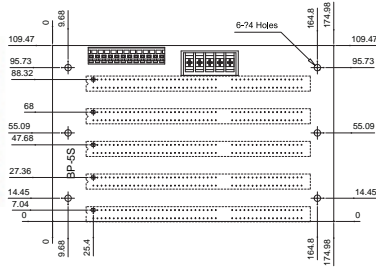

## BP-3S-RS-R40

**Ordering Information**

BP-3S-RS-R40	3-slot backplane with three ISA buses
PAC-53GH	3-slot half-size industrial chassis
PR-1300G	3-slot half-size industrial chassis

## BP-4S-RS-R40

**Ordering Information**

BP-4S-RS-R40	4-slot backplane with four ISA buses
PAC-400G	4-slot half-size industrial chassis
PAC-42GH	4-slot half-size industrial chassis

## BP-5S-RS-R40

**Ordering Information**

BP-5S-RS-R40	5-slot backplane with five ISA buses
PR-1500G	5-slot half-size industrial chassis