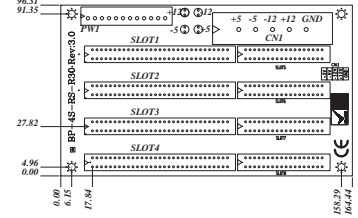

## BP-3S-RS-R40

**Ordering Information**

BP-3S-RS-R40	3-slot backplane with three ISA buses
PAC-53GH	3-slot half-size industrial chassis
PR-1300G	3-slot half-size industrial chassis

## BP-4S-RS-R40

**Ordering Information**

BP-4S-RS-R40	4-slot backplane with four ISA buses
PAC-400G	4-slot half-size industrial chassis
PAC-42GH	4-slot half-size industrial chassis

## BP-5S-RS-R40

**Ordering Information**

BP-5S-RS-R40	5-slot backplane with five ISA buses
PR-1500G	5-slot half-size industrial chassis

## BP-8S-RS-R40

**No Keyboard Connector**

**Ordering Information**

BP-8S-RS-R40	8-slot backplane with eight ISA buses
--------------	---------------------------------------