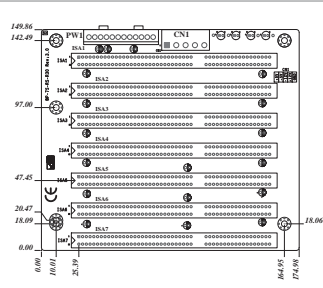

BP-7S-RS-R40

Ordering Information

BP-7S-RS-R40	7-slot backplane with seven ISA buses
PAC-700G	7-slot half-size industrial chassis
PAC-1700G	7-slot full-size industrial chassis