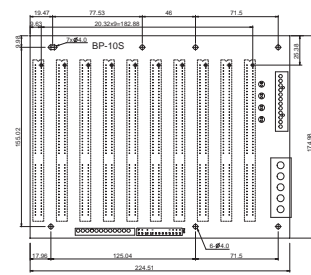

## BP-7S-RS-R40

**Ordering Information**

BP-7S-RS-R40	7-slot backplane with seven ISA buses
PAC-700G	7-slot half-size industrial chassis
PAC-1700G	7-slot full-size industrial chassis

## BP-8S-RS-R40

**No Keyboard Connector**

**Ordering Information**

BP-8S-RS-R40	8-slot backplane with eight ISA buses
--------------	---------------------------------------

## BP-10S-RS-R40

**Ordering Information**

BP-10S-RS-R40	10-slot backplane with ten ISA buses
PAC-125G-R20	10-slot full-size industrial chassis
RACK-3400G	4U rack-mount chassis