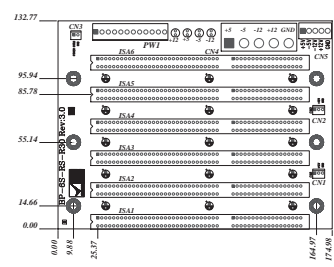

## BP-3S-RS-R40

**Ordering Information**

BP-3S-RS-R40	3-slot backplane with three ISA buses
PAC-53GH	3-slot half-size industrial chassis
PR-1300G	3-slot half-size industrial chassis

## BP-4S-RS-R40

**Ordering Information**

BP-4S-RS-R40	4-slot backplane with four ISA buses
PAC-400G	4-slot half-size industrial chassis
PAC-42GH	4-slot half-size industrial chassis

## BP-5S-RS-R40

**Ordering Information**

BP-5S-RS-R40	5-slot backplane with five ISA buses
PR-1500G	5-slot half-size industrial chassis

## BP-6S-RS-R40

**Ordering Information**

BP-6S-RS-R40	6-slot backplane with six ISA buses
PAC-52G	6-slot half-size industrial chassis
PAC-106G	6-slot full-size industrial chassis
PAC-107G-R20	6-slot full-size industrial chassis
PAC-1000G	6-slot full-size industrial chassis