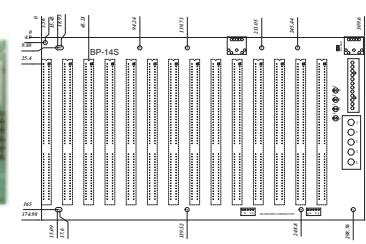

## BP-8S-RS-R40

**No Keyboard Connector**

**Ordering Information**

BP-8S-RS-R40	8-slot backplane with eight ISA buses
--------------	---------------------------------------

## BP-10S-RS-R40

**Ordering Information**

BP-10S-RS-R40	10-slot backplane with ten ISA buses
PAC-125G-R20	10-slot full-size industrial chassis
RACK-3400G	4U rack-mount chassis

## BP-14S-RS-R40

**No Keyboard Connector**

**Ordering Information**

BP-14S-RS-R40	14-slot backplane with 14 ISA buses
RACK-305G-R20	4U rack-mount chassis
RACK-360G-R20	4U rack-mount chassis
RACK-814G-R20	4U rack-mount chassis
RACK-3000G-R20	4U rack-mount chassis