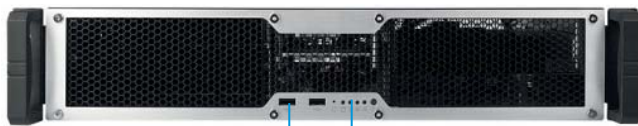

Spectra Rack 2000 1213

Details

2 USB3.2 Gen 1   Power