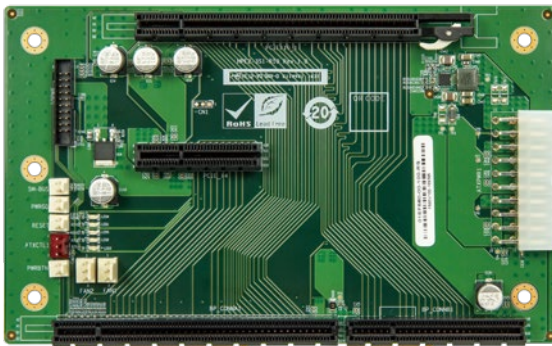

# PICMG 1.3 Passive Backplane for Half-Size CPU Card

## Selection Guide

 PAC series wall-mount chassis

 4U rack-mount chassis

PICMG 1.3 (PCIe+PCI)	Model	HPE2-3S1	HPXE2-5S1	HPXE2-6S1	HPXE2-7S1	HPXE2-8S1
<b>Total Slot</b>		5	5	6	7	8
<b>Expansion Slots</b>	PCIe x16	1	1	1		
	PCIe x8				2	2
	PCIe x4	1				
	PCIe x1					
	PCI-X					
	PCI		2	3	3	4
<b>PSU Type</b>			24+4-pin ATX	24+4-pin ATX	24+4-pin ATX	24+4-pin ATX
<b>Chassis Option</b>		PAC-400AI PR-1500G	PR-1500G	PAC-1000 PAC-106G	PAC-700G PAC-1700G	PAC-125G
		RACK-500AI	RACK-500G			RACK-3000G RACK-360G
<b>Note</b>		ATX power	ATX power	ATX power	ATX power	ATX power

### Ordering Information

HPE2-3S1-R10	5-slot PICMG 1.3 backplane for half-size SBC, with one PCIe x16 Slot and one PCIe x4 slot, RoHS
PAC-400AI	4-slot half-size compact chassis
PR-1500G	5-slot half-size compact chassis
RACK-500AI	5U 5-slot full-size rackmount chassis