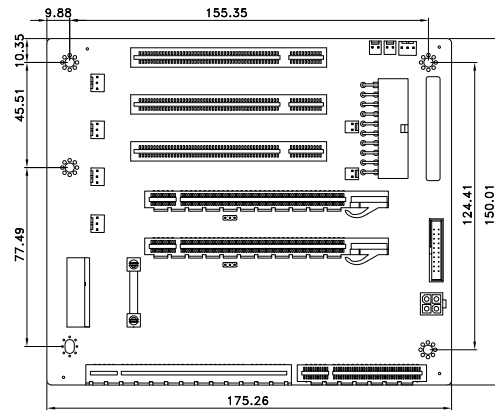

HPXE2-7S1-R10

Ordering Information

HPXE2-7S1-R10	7-slot PICMG 1.3 backplane for half-size SBC, with three PCI slots and two PCIe x16 slots (x8 signal)
PAC-700G	7-slot half-size compact chassis
PAC-1700G	7-slot full-size compact chassis