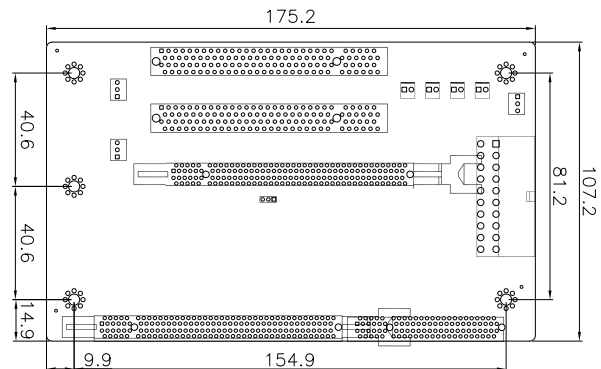

HPXE2-5S1-R10

Ordering Information

HPXE2-5S1-R10	5-slot PICMG 1.3 backplane for half-size SBC, with two PCI slots and one PCIe x16 slot (x16 signal)
PR-1500G	5-slot half-size compact chassis
RACK-500G	5U 5-slot full-size rackmount chassis