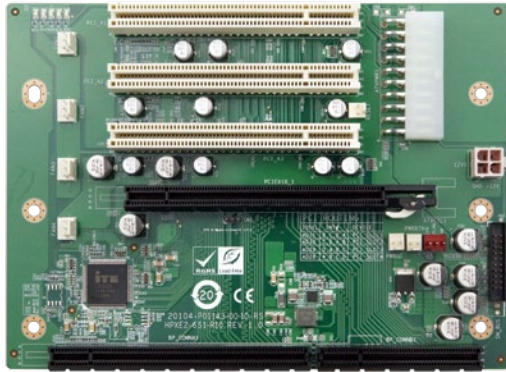

HPXE2-6S1-R10

Ordering Information

HPXE2-6S1-R10	6-slot PICMG 1.3 backplane for half-size SBC, with three PCI slots and one PCIe x16 slot (x16 signal)
PAC-1000G	6-slot full-size compact chassis
PAC-106G	6-slot full-size compact chassis