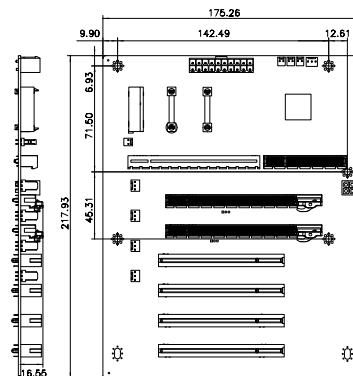

HPXE2-8S1-R10

Ordering Information

HPXE2-8S1-R10	8-slot PICMG 1.3 backplane for half-size SBC, with four PCI slots and two PCIe x 16 slot (x8 signal)
PAC-125G	10-slot full-size compact chassis
RACK-3000G	4U 14-slot full-size rack-mount chassis
RACK-360G	4U 14-slot full-size rack-mount chassis