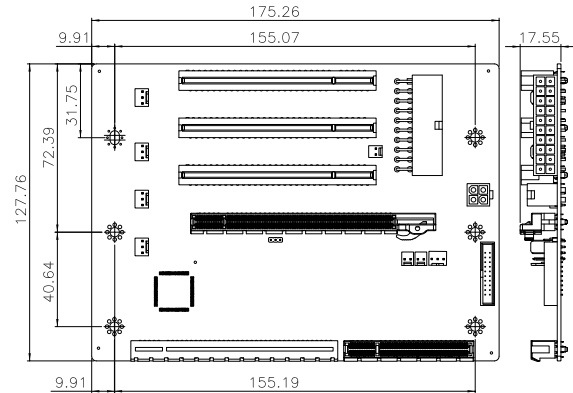

HPXE2-6S1-R10

Ordering Information

HPXE2-6S1-R10	6-slot PICMG 1.3 backplane for half-size SBC, with three PCI slots and one PCIe x16 slot (x16 signal)
PAC-1000G	6-slot full-size compact chassis
PAC-106G	6-slot full-size compact chassis