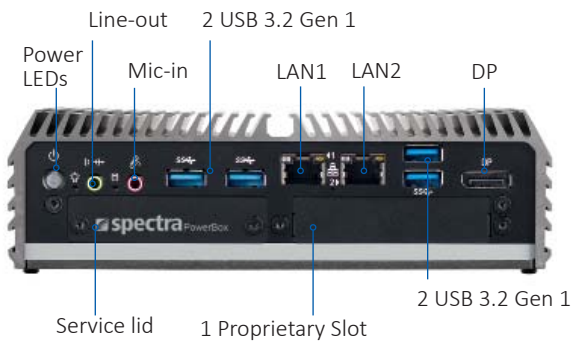

Spectra PowerBox 210-Series Interfaces