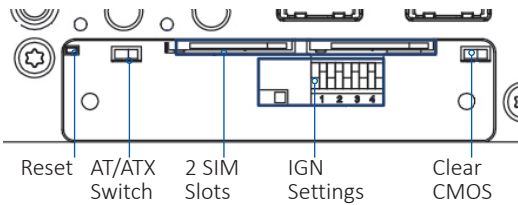

Details Service lid