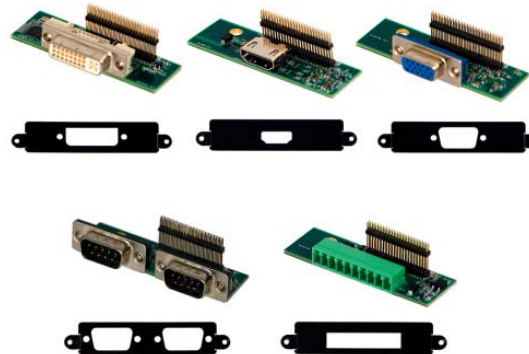

## Included accessories

Kit for DIN-rail Mount

### Interfaces for the proprietary slot

- 2 x RS-232/422/485
- 1 x LPT/PS2
- 4 x DI / 4 x DO
- 1 x DVI-D
- 1 x HDMI
- 1 x VGA
- 2 x Gigabit-LAN
- 2 x USB 3.2 Gen 1
- Fieldbus Connection