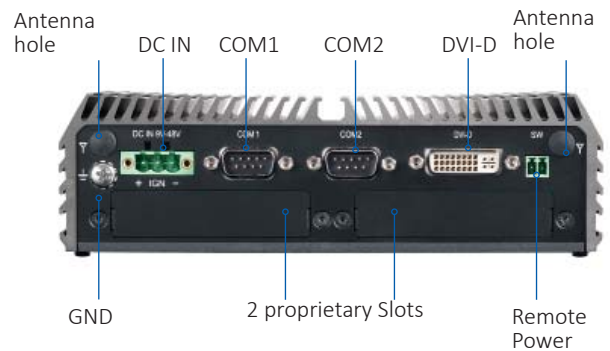

Spectra PowerBox 210-Series Interfaces